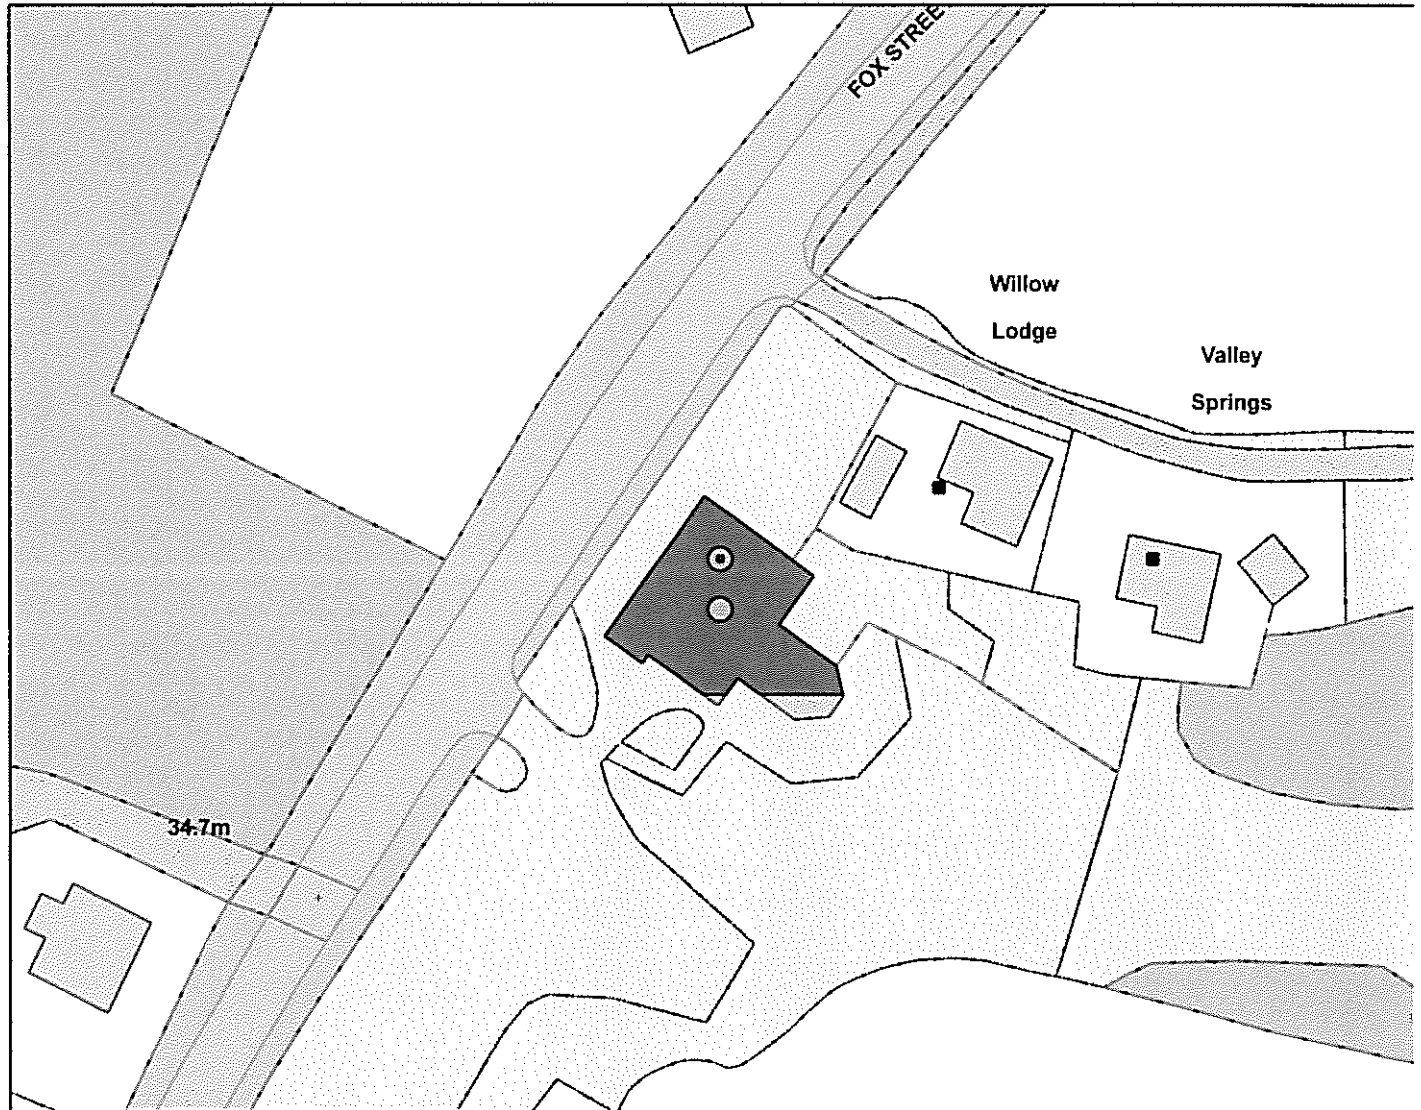

The Bengal Diner

Fox Street, Ardleigh, Essex

Scale: 0 0.0075 0.015 0.03 KM

Reproduced from the Ordnance Survey map with permission of the Controller of Her Majesty's Stationery Office © Crown Copyright 2012.

Unauthorised reproduction infringes Crown Copyright and may lead to prosecution or civil proceedings.

Organisation	Tendring District Council
Department	Licensing Section
Comments	14/00184/PREMR
Date	11/05/2018
MSA Number	100018684